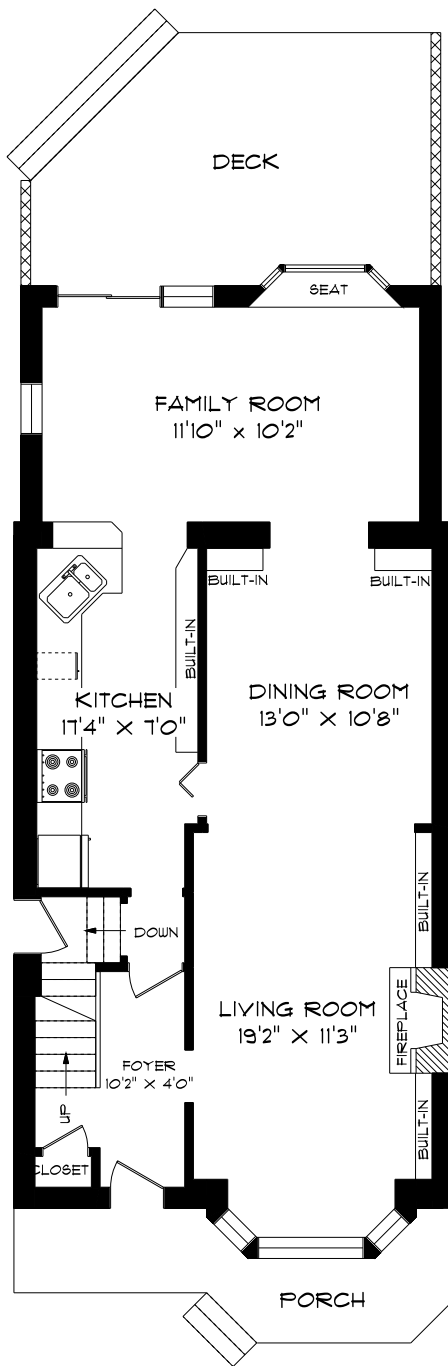

55 FELBRIGG AVENUE

**SECOND FLOOR
670 SQUARE FEET**

**MAIN FLOOR
923 SQUARE FEET**

**LOWER LEVEL
691 SQUARE FEET**

PHONE 905-271-7010
 FAX 905-271-4468
 PLANS@PLANITMEASURING.COM

MEASURED ON JANUARY 3, 2012
 ROOM SIZES SHOULD BE CONSIDERED APPROXIMATE
 SINCE MEASUREMENTS ARE SUBJECT TO CERTIFICATION.
 © 2011 PLANIT MEASURING®