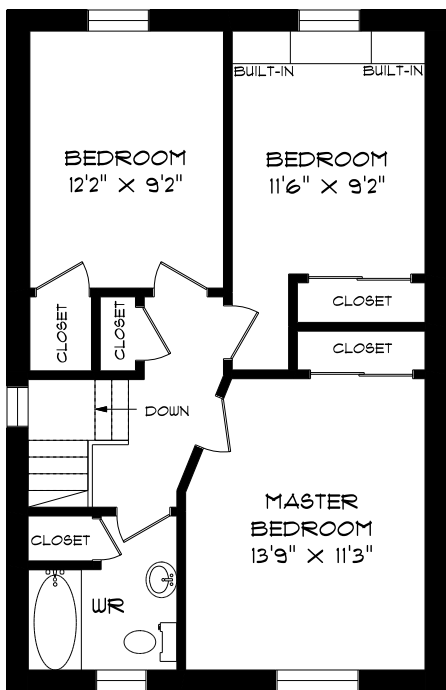

55 FELBRIGG AVENUE

**SECOND FLOOR
670 SQUARE FEET**

**MAIN FLOOR
923 SQUARE FEET**

**LOWER LEVEL
691 SQUARE FEET**

PHONE 905-271-7010
 FAX 905-271-4468
 PLANS@PLANITMEASURING.COM

MEASURED ON JANUARY 3, 2012
 ROOM SIZES SHOULD BE CONSIDERED APPROXIMATE
 SINCE MEASUREMENTS ARE SUBJECT TO CERTIFICATION.
 © 2011 PLANIT MEASURING®