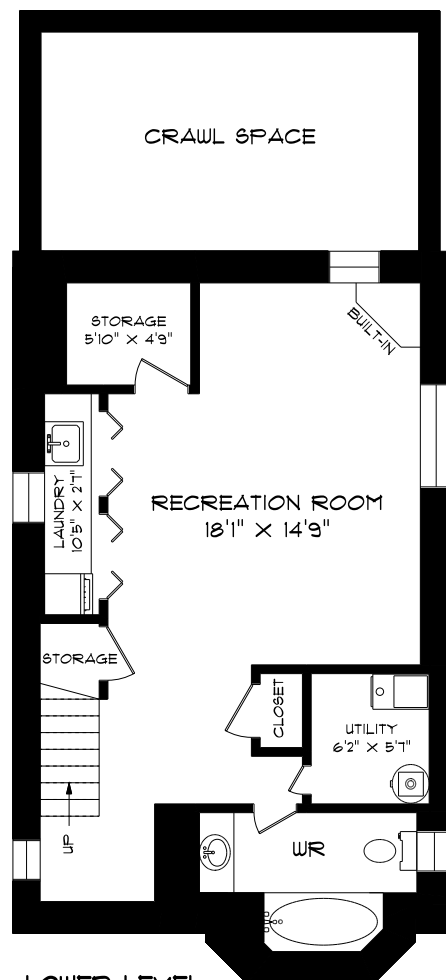

55 FELBRIGG AVENUE

**SECOND FLOOR
670 SQUARE FEET**

**MAIN FLOOR
923 SQUARE FEET**

**LOWER LEVEL
691 SQUARE FEET**

PHONE 905-271-7010
 FAX 905-271-4468
 PLANS@PLANITMEASURING.COM

MEASURED ON JANUARY 3, 2012
 ROOM SIZES SHOULD BE CONSIDERED APPROXIMATE
 SINCE MEASUREMENTS ARE SUBJECT TO CERTIFICATION.
 © 2011 PLANIT MEASURING®